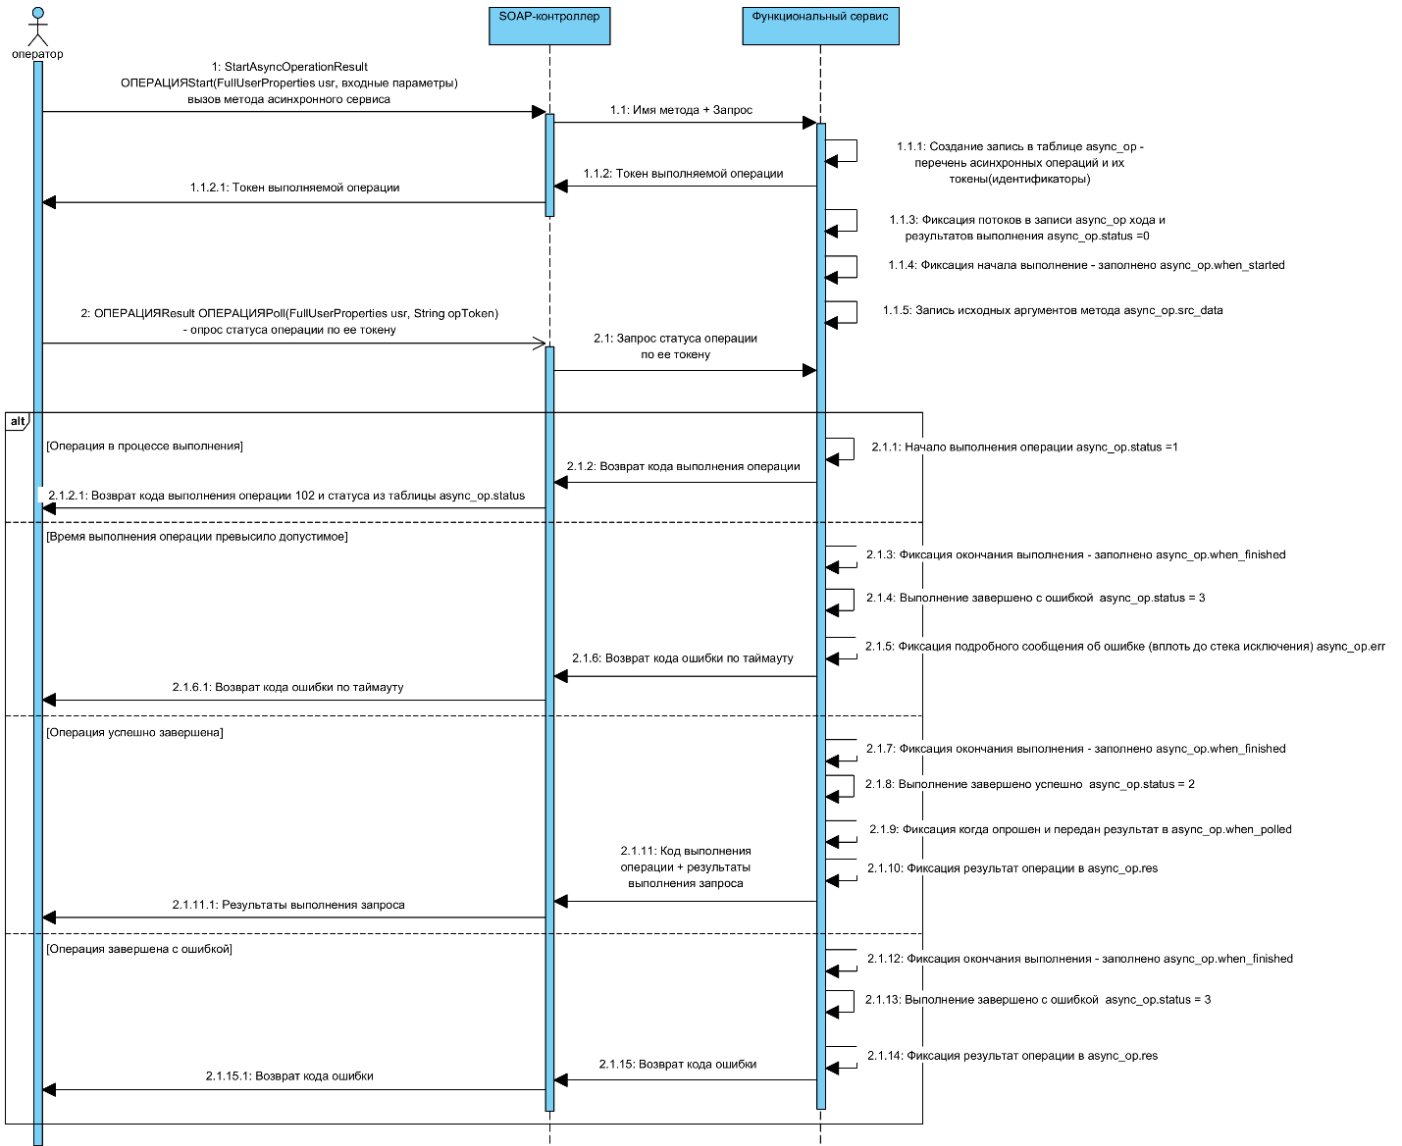

Revision #2

Created 8 October 2024 18:27:03 by ELForcer

Updated 8 October 2024 18:31:09 by ELForcer